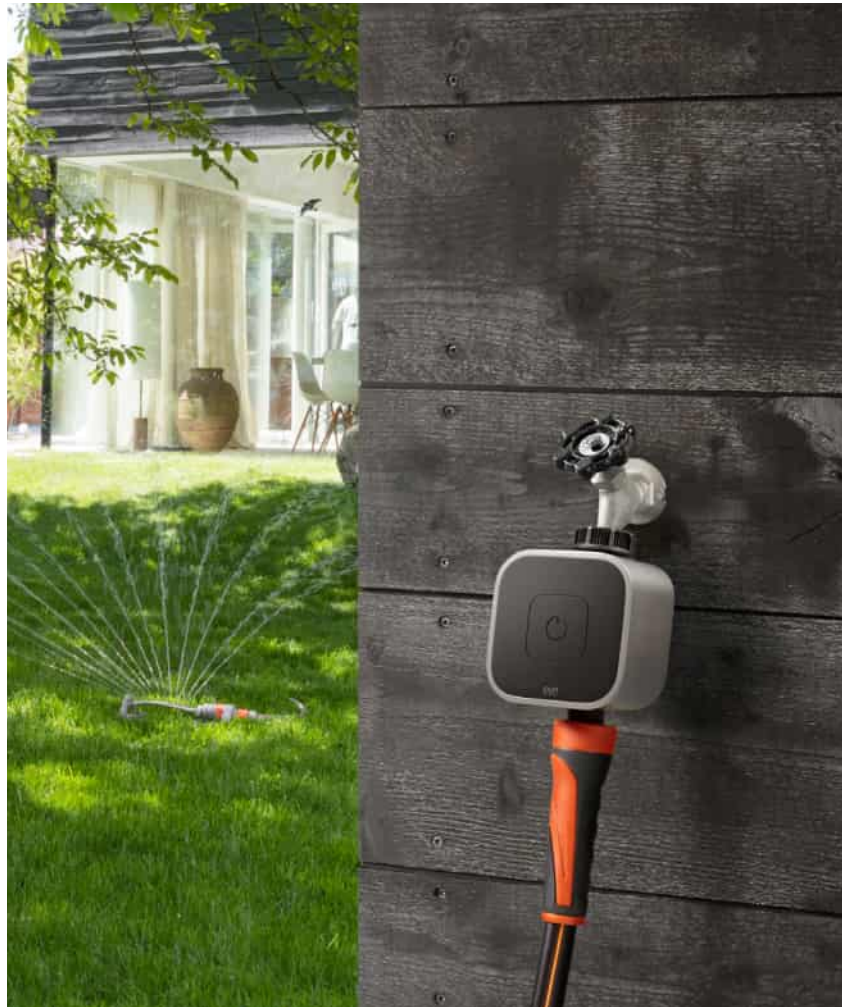

eve light strip

Smart LED Strip

Activate the ultra-bright 1800 lumens of light on Eve Light Strip for whole-room ambience, or dim to a subtle glow of understated elegance. Choose from any shade of white and millions of colors that you control via Siri or the app – or let HomeKit Adaptive Lighting adjust the color temperature automatically throughout the day.

eve light switch @

Connected Wall Switch

Enjoy the convenience of connected lighting with Eve Light Switch without replacing a single bulb in your home. Turn your lights on or off via app or Siri, and effortlessly set up schedules that put your lights on autopilot, turning them on and off independently of your iPhone or internet connection.

eve aqua

Smart Water Controller

With the Eve Aqua smart water controller, activate your irrigation system via your iPhone, Siri, or the onboard button. You can also set up schedules quickly and easily, and let Eve Aqua take care of watering your garden and patio plants – completely automatically without requiring an internet connection, a bridge, or a gateway.