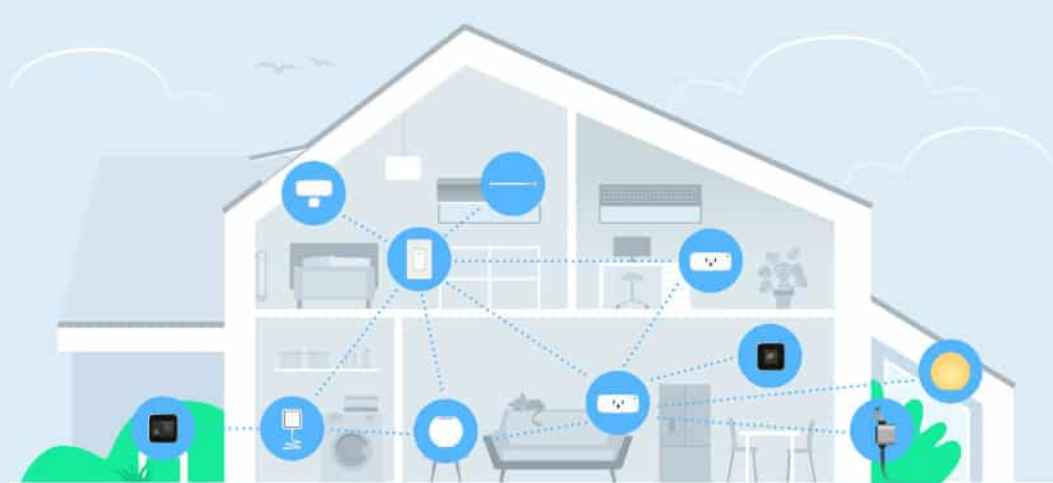

AUDIO

Eve Play
Audio Streaming Interface

Say hello to Thread.

Thread makes your smart home more responsive and robust, and is one of the pillars of Matter, the smart home standard of the future. This is why Eve is embracing Thread: all current Eve devices that support Bluetooth now also support Thread.

Thread technology is specifically developed for smart home applications to improve connectivity between devices. The big difference with this technology is that Thread creates a mesh network. Within this, lights, thermostats, outlets, sensors, and more can also talk to each other free of the constraint of having to go through a central hub, such as a bridge. If a single device fails, the data packets are simply relayed to the next in the mesh.

eve energy strip ⚡

Connected Triple Outlet

With Eve Energy Strip, individually control three outlets with the app or Siri. Put devices on autopilot. And safeguard appliances with overcurrent, overvoltage, and surge protection. Crafted to perfection, Eve Energy Strip is the ultimate power distributor you won't want to conceal.

eve play

Audio Streaming Interface

With Eve Play, stream music via AirPlay to existing amplifiers, active speakers or soundbars conveniently and in high fidelity. Encased in an award-winning design, the high-end audio adapter connects stereo systems to your home network for convenient music playback directly from your Apple devices. This way, your tried-and-tested Hi-Fi system becomes the new star of your multi-room setup.