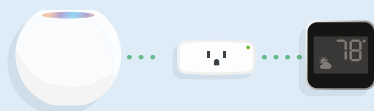

Always in reach

If one of your devices is beyond the actual reach of your Thread Border Router, a mains-powered device placed somewhere in the middle that's always on, such as Eve Energy, can connect it to the Thread network.