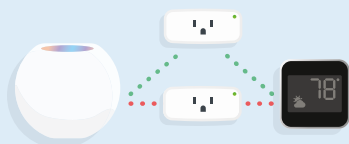

Thread Benefits

Robust, self-healing network

If one device in your Thread network fails, the next one fills in. Thread scales up easily and actually becomes more robust with every new device, unlike Wi-Fi and Bluetooth networks which become more unreliable and challenging to manage with a high number of devices connected.