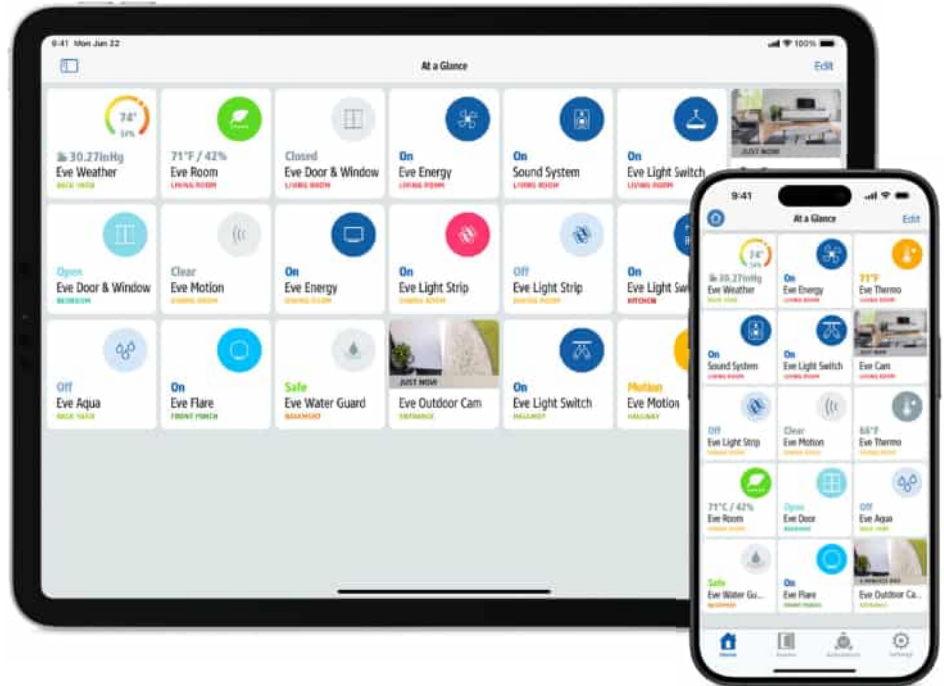

Instant response

Thread was designed specifically to enable both mains-powered and battery-operated devices to be extremely responsive regardless of network size and density.

No bridge

Thread devices don't need a proprietary bridge to communicate with each other – they simply need a Thread Border Router.

Future-Proof (Matter)

Thread is a pillar of the new smart home standard Matter. All Thread-enabled Eve devices will receive free firmware updates over time – so if you purchase a Thread-enabled Eve device today, you're already prepared for Matter.

Longer battery life

Batteries last much longer thanks to Thread's extremely low power consumption.

The Eve app for iPhone and iPad is free and full-featured:

- Set up Eve devices in seconds
- Track weather, motion, power usage and more
- Set schedules to make your home work automatically
- Get new product features thanks to regular firmware updates