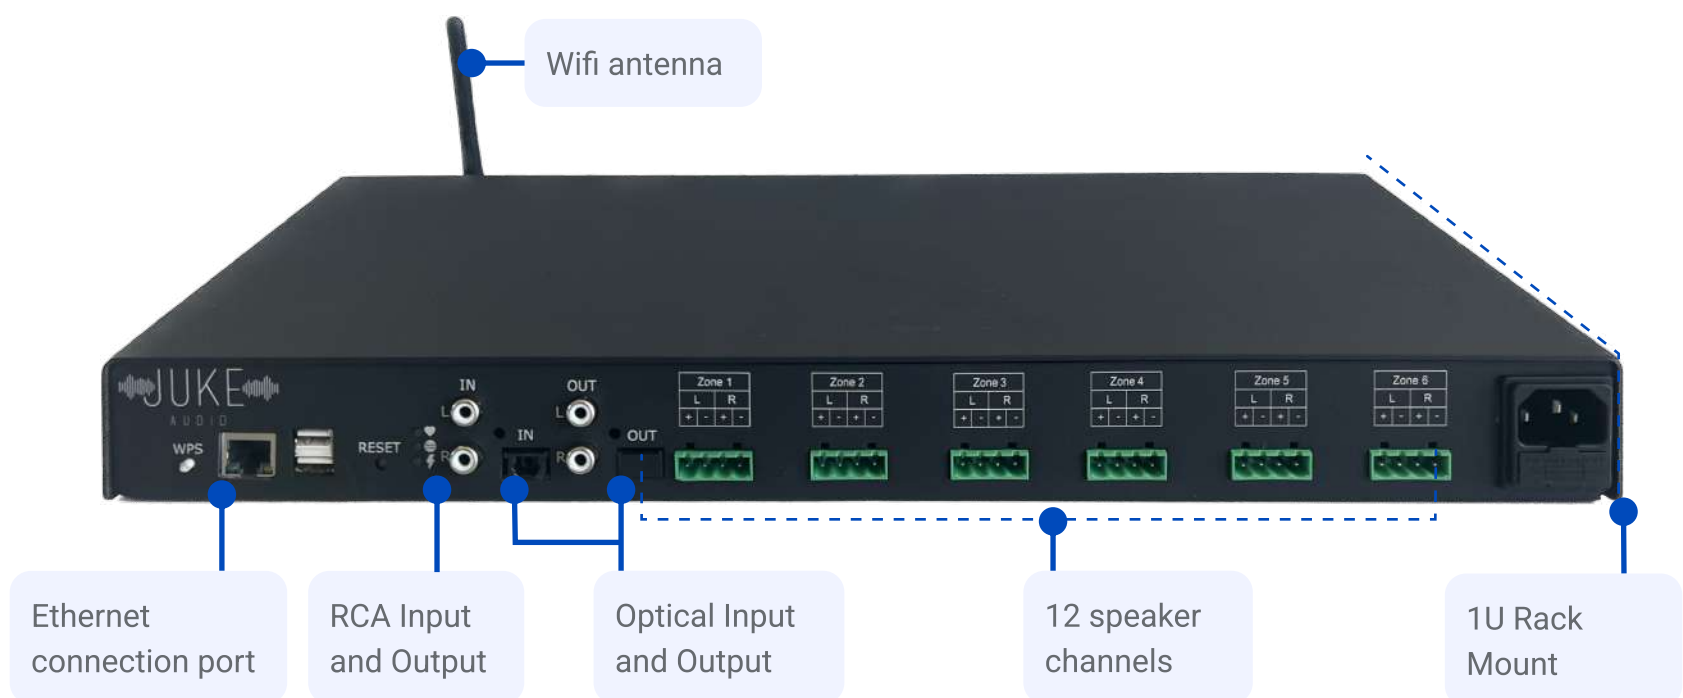

Introducing the

JUKE +

The Premier Multi-Room Streaming Amplifier

JUKE+

6 Zone Audio System

Through the culmination of feedback from top AV dealers and customers over the past three years, the Juke+ has arrived. With significant power output, limitless streaming functionality, and sleek design, this all-in-one audio solution is sure to enhance the music listening experience of those who value it most.

Bluetooth 5 support with range up to 600 ft

Customizable app

Create preset zone groupings

Support multiple audio sources simultaneously

Adjust relative zone volume wirelessly

General Specs

SOUND MADE SIMPLE