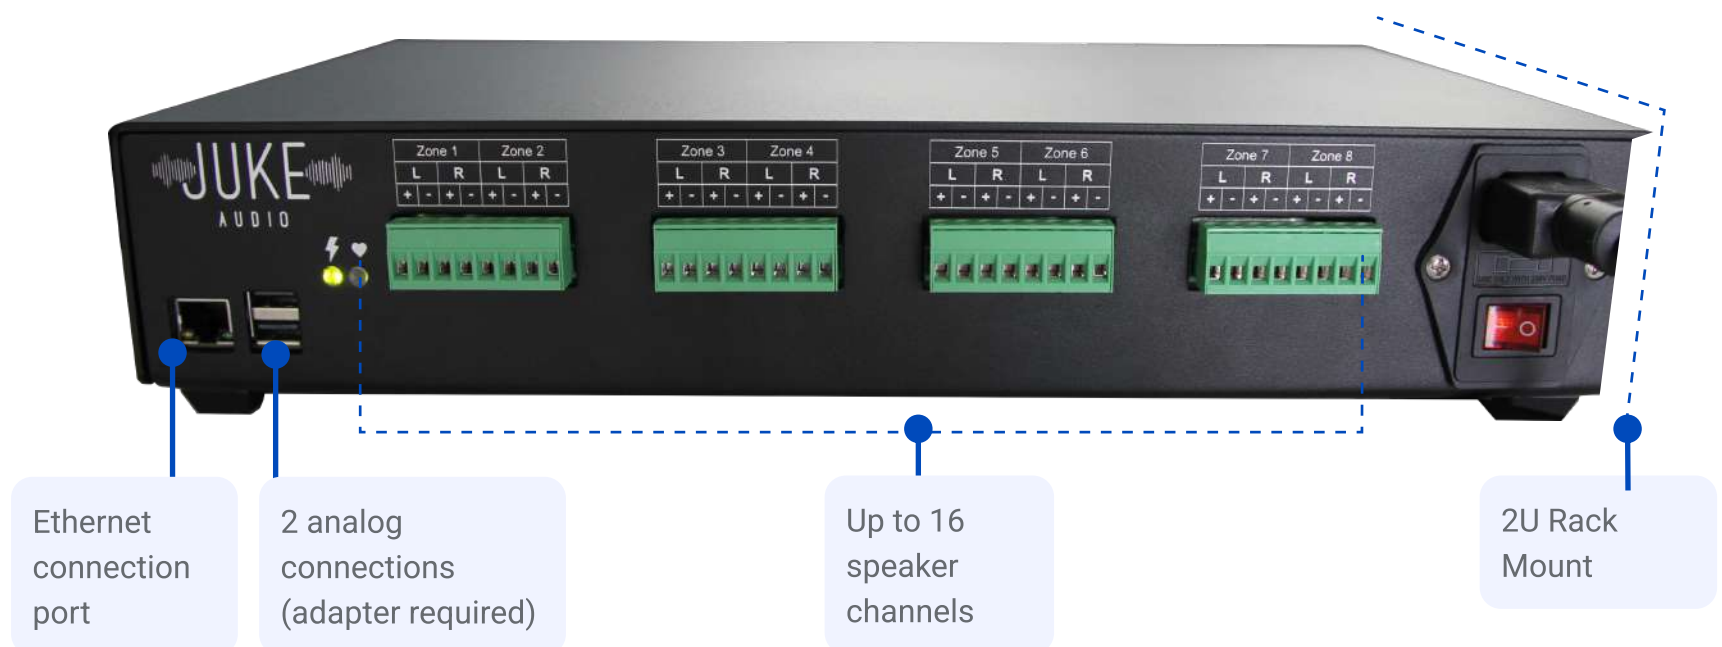

General Specs