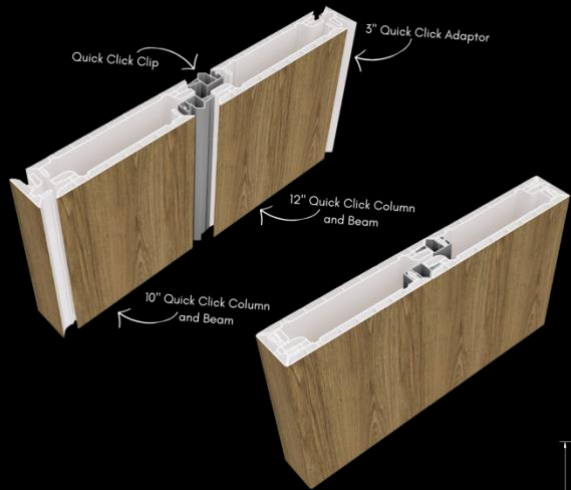

3", 8", 10" & 12" Quick Click Column, Beam & Privacy Wall

Mix, Match or Expand your Privacy Wall!

Quick Click Adaptor
3" – COMING SOON

Quick Click Column & Beam
8" – 10' & 20'
10" – 10' & 20'
12" – 10' & 20'

TRIMS
1 x 4 Architectural Trim – 6.5' and 13'
Column Cap or Base Trim – One Size

LEAD TIMES
2-3 WEEKS FOR STOCK COLORS + SHIPPING
3-4 WEEKS FOR NON-STOCK COLORS + SHIPPING

FINISHES
WOODGRAINS, SOLIDS, ANODIZED, METALLICS
& INTERIOR FINISHES
NON STOCK COLOURS AVAILABLE (ADDITIONAL LEAD TIMES)

Interior Dimension
8" – 6 7/8" x 6 7/8" (4 11/16" x 4 11/16")
10" – 8 7/8" x 8 7/8" (6 11/16" x 6 11/16")
12" – 10 7/8" x 10 7/8" (8 11/16" x 8 11/16")

CHAMCLAD ADVANTAGE

- 50 YEAR WARRANTY
- CONTRIBUTES TO LEED CERTIFICATION
- SCRATCH & GRAFFITI RESISTANT
- SUPERIOR UV PROTECTION
- IMPERVIOUS TO WATER ABSORPTION, BACTERIA AND MOLD
- LOW MAINTENANCE
- HIGH IMPACT RESISTANCE
- SHORT LEAD TIMES
- CANADIAN MANUFACTURED FROM 100% RECYCLED RIGID PVC
- CANADA AND US DISTRIBUTION

May be used for Interior applications