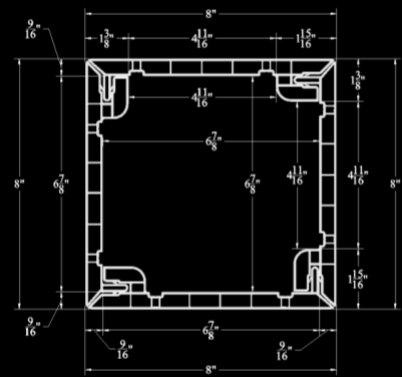

3", 8", 10" & 12" Quick Click Column, Beam & Privacy Wall

Mix, Match or Expand your Privacy Wall!

Quick Click Adaptor
3" – COMING SOON

Quick Click Column & Beam
8" – 10' & 20'
10" – 10' & 20'
12" – 10' & 20'

TRIMS
1 x 4 Architectural Trim – 6.5' and 13'
Column Cap or Base Trim – One Size

LEAD TIMES
2-3 WEEKS FOR STOCK COLORS + SHIPPING
3-4 WEEKS FOR NON-STOCK COLORS + SHIPPING

FINISHES
WOODGRAINS, SOLIDS, ANODIZED, METALLICS
& INTERIOR FINISHES
NON STOCK COLOURS AVAILABLE (ADDITIONAL LEAD TIMES)

Interior Dimension
8" – 6 7/8" x 6 7/8" (4 11/16" x 4 11/16")
10" – 8 7/8" x 8 7/8" (6 11/16" x 6 11/16")
12" – 10 7/8" x 10 7/8" (8 11/16" x 8 11/16")

CHAMCLAD ADVANTAGE

- 50 YEAR WARRANTY
- CONTRIBUTES TO LEED CERTIFICATION
- SCRATCH & GRAFFITI RESISTANT
- SUPERIOR UV PROTECTION
- IMPERVIOUS TO WATER ABSORPTION, BACTERIA AND MOLD
- LOW MAINTENANCE
- HIGH IMPACT RESISTANCE
- SHORT LEAD TIMES
- CANADIAN MANUFACTURED FROM 100% RECYCLED RIGID PVC
- CANADA AND US DISTRIBUTION