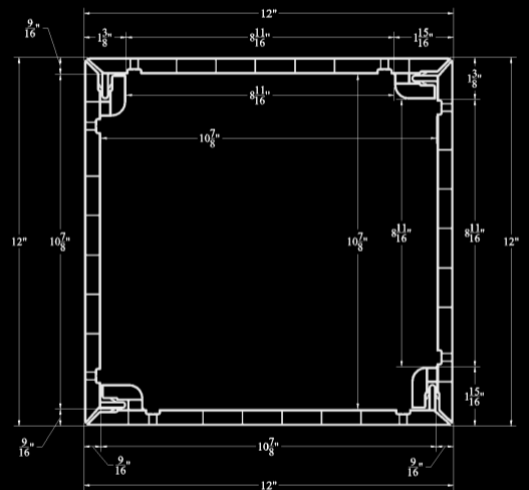

3", 8", 10" & 12" Quick Click Column, Beam & Privacy Wall

Mix, Match or Expand your Privacy Wall!

Quick Click Adaptor
3" – COMING SOON

Quick Click Column & Beam
8" – 10' & 20'
10" – 10' & 20'
12" – 10' & 20'

TRIMS
1 x 4 Architectural Trim – 6.5' and 13'
Column Cap or Base Trim – One Size

LEAD TIMES
2-3 WEEKS FOR STOCK COLORS + SHIPPING
3-4 WEEKS FOR NON-STOCK COLORS + SHIPPING

FINISHES
WOODGRAINS, SOLIDS, ANODIZED, METALLICS
& INTERIOR FINISHES
NON STOCK COLOURS AVAILABLE (ADDITIONAL LEAD TIMES)

Interior Dimension
8" – 6 7/8" x 6 7/8" (4 11/16" x 4 11/16")
10" – 8 7/8" x 8 7/8" (6 11/16" x 6 11/16")
12" – 10 7/8" x 10 7/8" (8 11/16" x 8 11/16")

CHAMCLAD ADVANTAGE

- 50 YEAR WARRANTY
- CONTRIBUTES TO LEED CERTIFICATION
- SCRATCH & GRAFFITI RESISTANT
- SUPERIOR UV PROTECTION
- IMPERVIOUS TO WATER ABSORPTION, BACTERIA AND MOLD
- LOW MAINTENANCE
- HIGH IMPACT RESISTANCE
- SHORT LEAD TIMES
- CANADIAN MANUFACTURED FROM 100% RECYCLED RIGID PVC
- CANADA AND US DISTRIBUTION