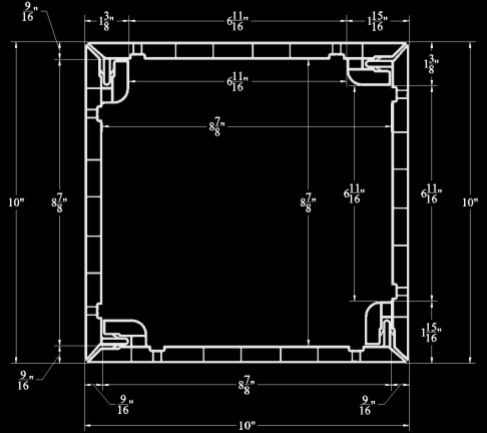

3", 8", 10" & 12" Quick Click Column, Beam & Privacy Wall

Mix, Match or Expand your Privacy Wall!

Quick Click Adaptor
3" – COMING SOON

Quick Click Column & Beam
8" – 10' & 20'
10" – 10' & 20'
12" – 10' & 20'

TRIMS
1 x 4 Architectural Trim – 6.5' and 13'
Column Cap or Base Trim – One Size

LEAD TIMES
2-3 WEEKS FOR STOCK COLORS + SHIPPING
3-4 WEEKS FOR NON-STOCK COLORS + SHIPPING

FINISHES
WOODGRAINS, SOLIDS, ANODIZED, METALLICS
& INTERIOR FINISHES
NON STOCK COLOURS AVAILABLE (ADDITIONAL LEAD TIMES)

Interior Dimension
8" – 6 7/8" x 6 7/8" (4 11/16" x 4 11/16")
10" – 8 7/8" x 8 7/8" (6 11/16" x 6 11/16")
12" – 10 7/8" x 10 7/8" (8 11/16" x 8 11/16")

CHAMCLAD ADVANTAGE

- 50 YEAR WARRANTY
- CONTRIBUTES TO LEED CERTIFICATION
- SCRATCH & GRAFFITI RESISTANT
- SUPERIOR UV PROTECTION
- IMPERVIOUS TO WATER ABSORPTION, BACTERIA AND MOLD
- LOW MAINTENANCE
- HIGH IMPACT RESISTANCE
- SHORT LEAD TIMES
- CANADIAN MANUFACTURED FROM 100% RECYCLED RIGID PVC
- CANADA AND US DISTRIBUTION