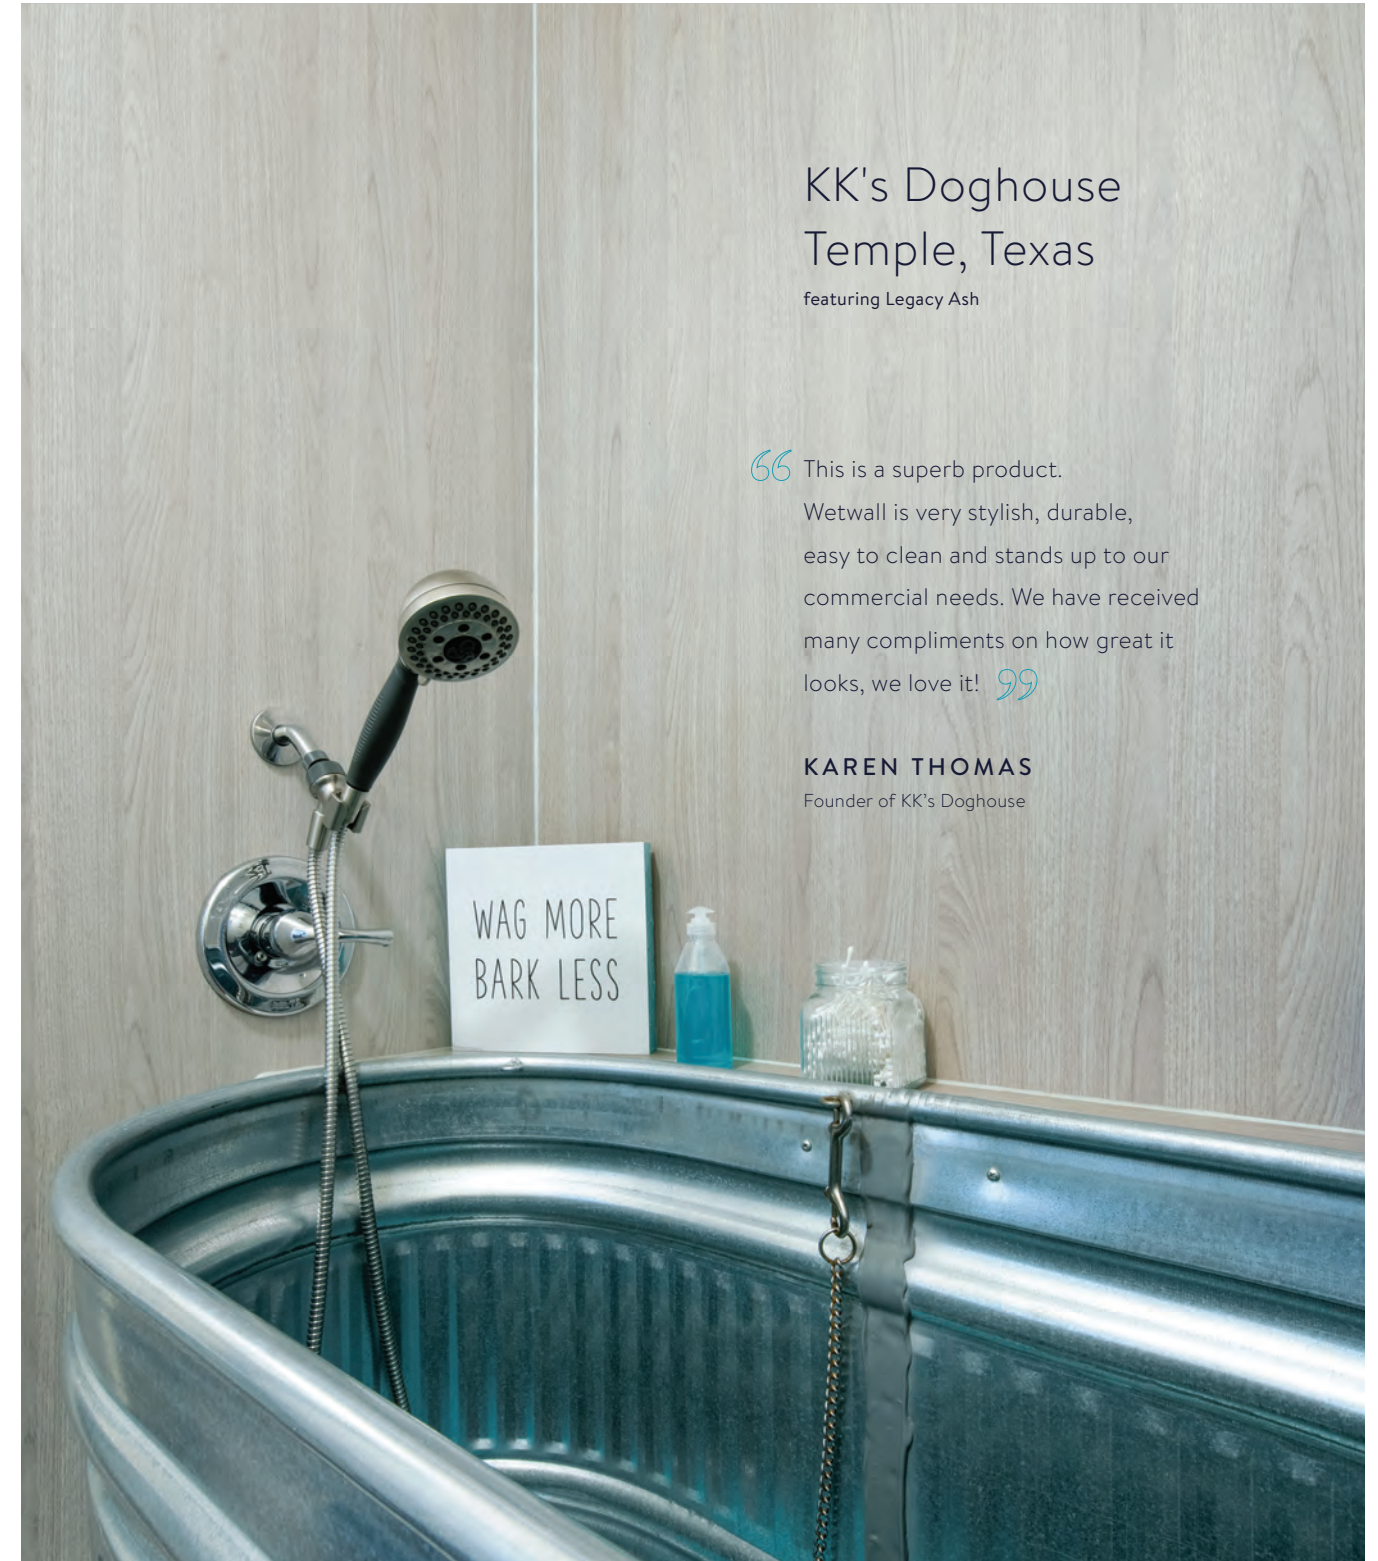

COMMERCIAL APPLICATIONS

KK's Doghouse
Temple, Texas

featuring Legacy Ash

“ This is a superb product. Wetwall is very stylish, durable, easy to clean and stands up to our commercial needs. We have received many compliments on how great it looks, we love it! ”

KAREN THOMAS
Founder of KK's Doghouse