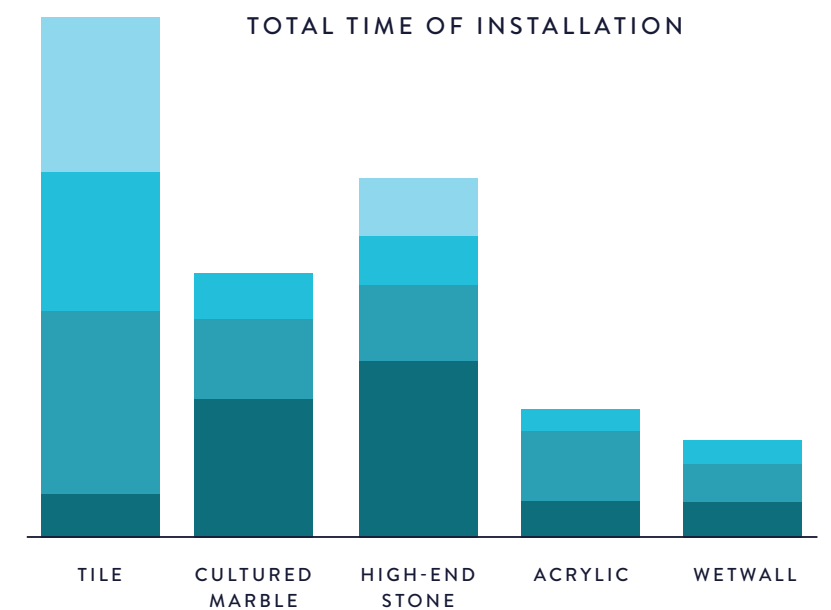

AT YOUR DOOR
IN 2 WEEKS,
IN THE BATHROOM
IN 2.5 HOURS.

TOTAL TIME OF INSTALLATION