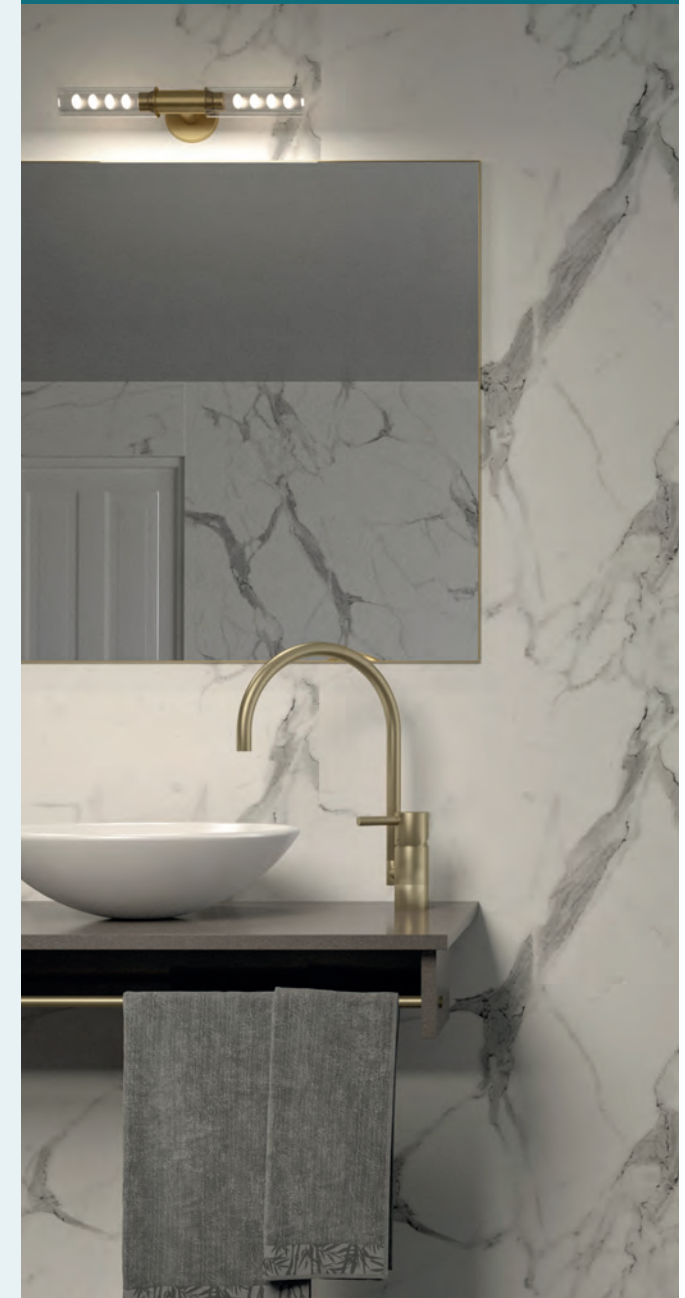

BULLNOSE EDGE + BULLNOSE EDGE

With two Bullnose Edges, this is the ideal panel to feature behind a free-standing bathtub or a stand-alone wall.

Panel Sizes

WIDTH

8" - 60"

HEIGHT

72" & 96"

CUSTOM SIZES ARE AVAILABLE UPON REQUEST.

Wow...
 luxe finishing
 touches, too?

STORAGE SOLUTIONS

Complete your bathroom transformation with coordinating, prefabricated niches & shelves. Available in Clean White (as shown) & Calm White.

DOUBLE SHELF RECESSED NICHE