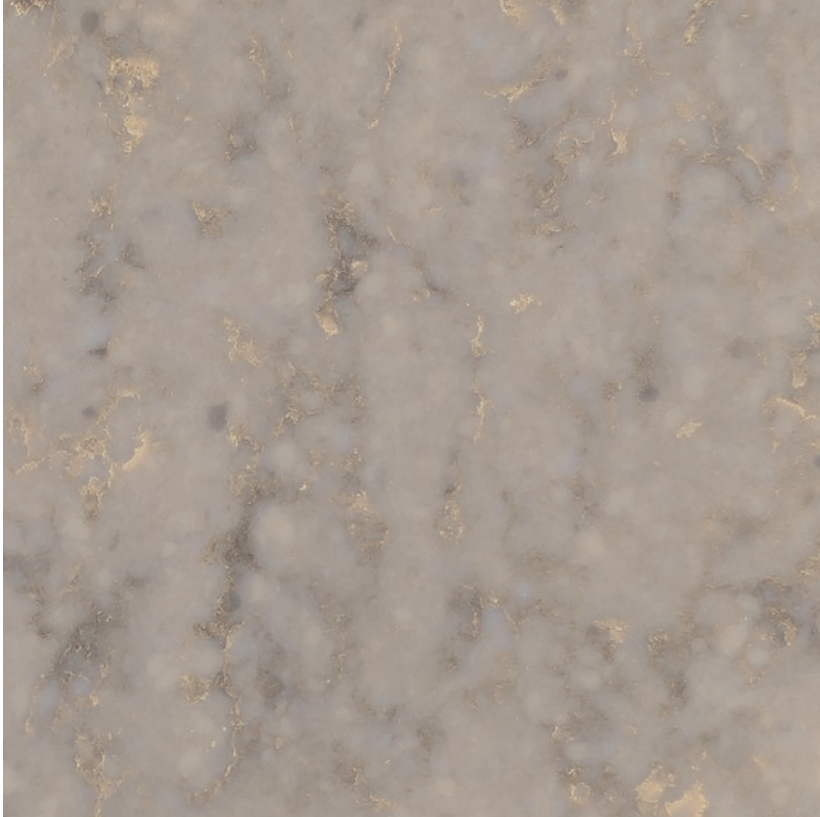

QUARTZ

Mehndi or Henna is a paste historically used to decorate the palms of women. In the Hindu Vedic tradition it's a ritual used to symbolize the outer and inner sun and meant to awaken the inner light. Inspired by this tradition, Mehndi is a semi-translucent quartz design of taupe and milky cream with exquisite gold veining throughout the subtle movement. This design can be backlit.

MEHNDI
Q4004