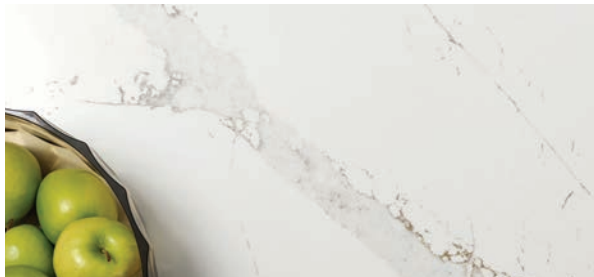

CALACATTA AQUILEA Q4056

Full Slab View

QUARTZ

Tucked away in Italy's Apuan Alps, the village of Volegno offers stunning views and is renowned for an event where the rising sun peeks through a hole-shaped formation in nearby Monte Forato one day every year. Set in a clean white backdrop, Calacatta Volegno captures the drama of this moment with large, cool-grey veins bordered by thin, active accents in warm browns and darker greys. This design will bring a composed yet warm and inviting essence to your décor.