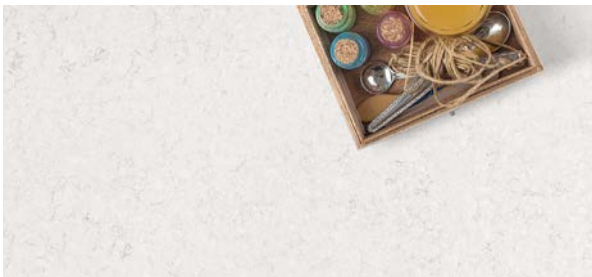

BADALING Q4001

Full Slab View

QUARTZ

Mehndi or Henna is a paste historically used to decorate the palms of women. In the Hindu Vedic tradition it's a ritual used to symbolize the outer and inner sun and meant to awaken the inner light. Inspired by this tradition, Mehndi is a semi-translucent quartz design of taupe and milky cream with exquisite gold veining throughout the subtle movement. This design can be backlit.