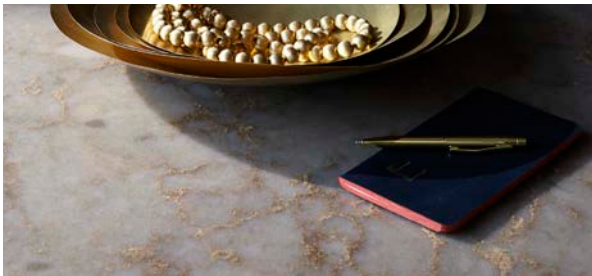

BADALING Q4001

Full Slab View

QUARTZ

Mehndi or Henna is a paste historically used to decorate the palms of women. In the Hindu Vedic tradition it's a ritual used to symbolize the outer and inner sun and meant to awaken the inner light. Inspired by this tradition, Mehndi is a semi-translucent quartz design of taupe and milky cream with exquisite gold veining throughout the subtle movement. This design can be backlit.