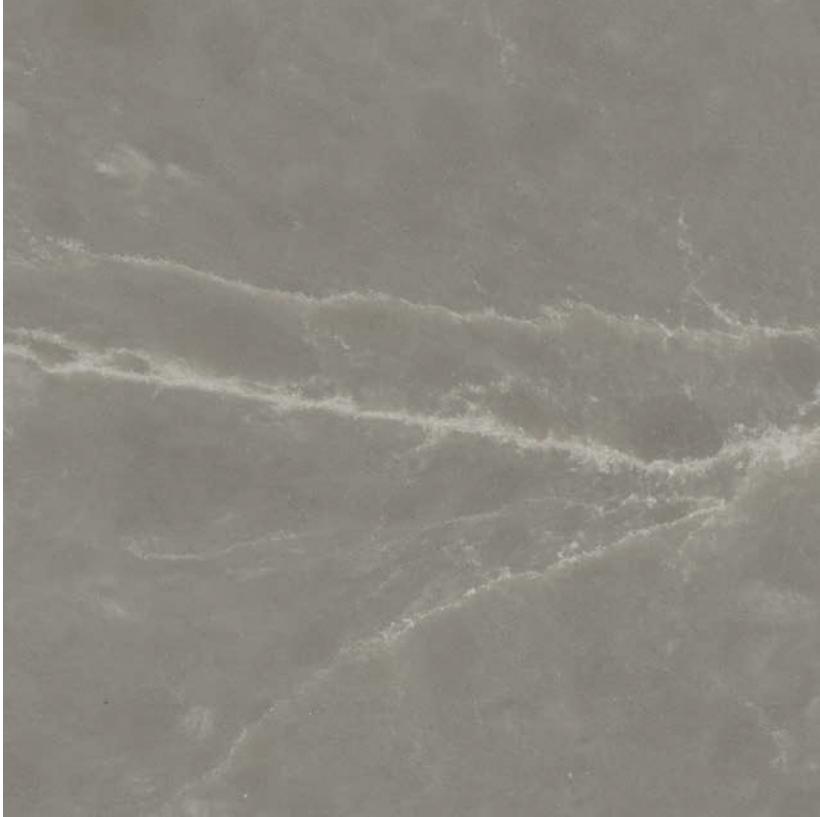

QUARTZ

Logan Pass, located in Glacier National Park, is a popular point for hiking and backpacking. Inspired by the natural surroundings found there, this two-tone grey quartz design is slightly translucent; with long, wispy and cool-white veins. This design brings an energetic, controlled dignity to your interior.

LOGAN PASS Q4055