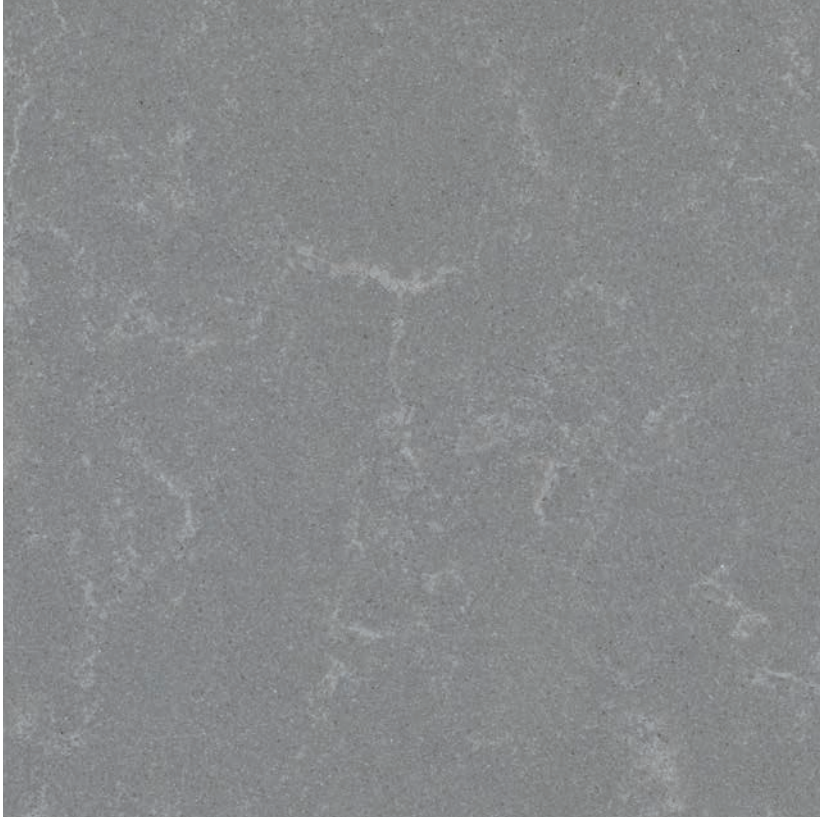

Wilsonart®

QUARTZ

Medium grey quartz that contains short and slightly faded veins in off white. The design contains a very fine off white particulate grain throughout that lends a natural stone appearance and depth to the design.

URBAN CLOUD
Q6018