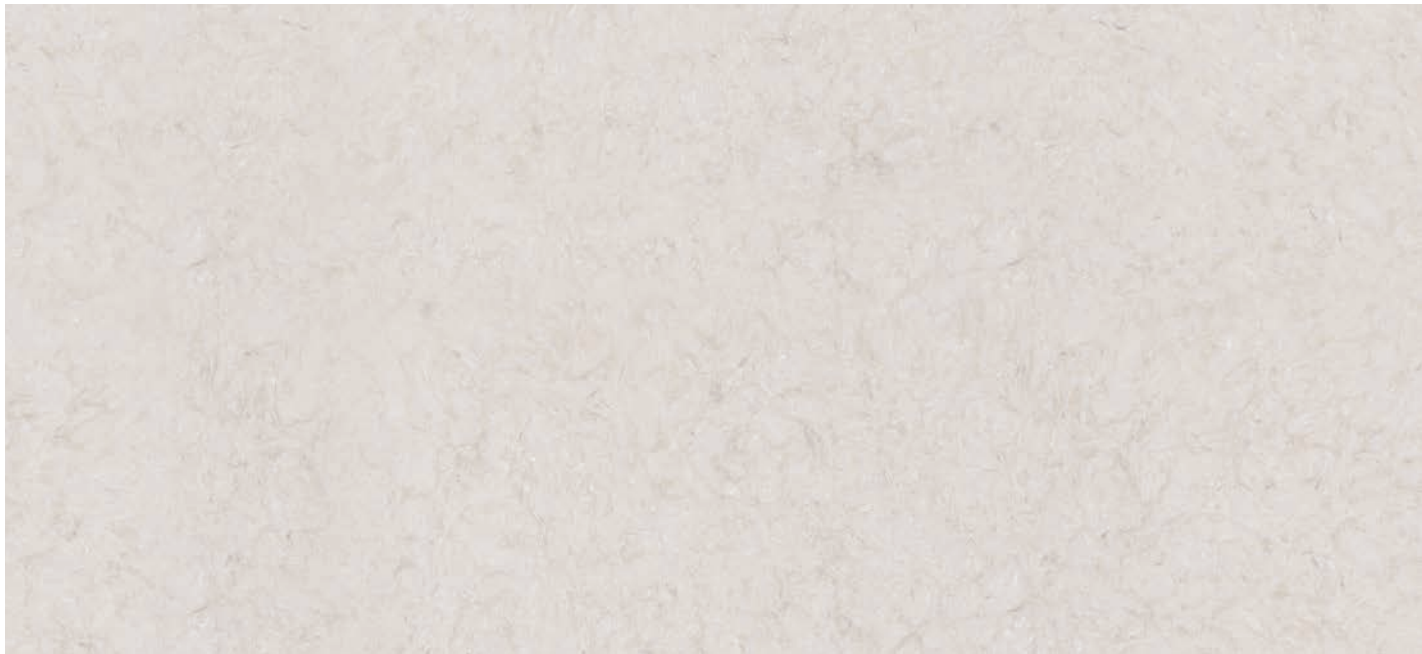

Full Slab View