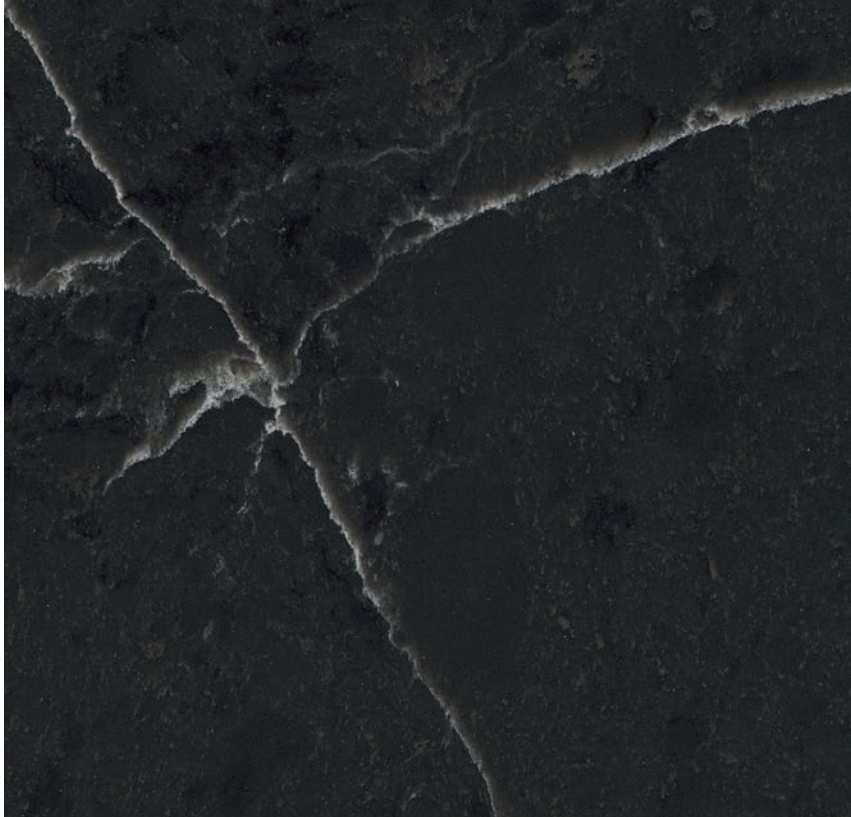

QUARTZ

Climbing the dome of Enchanted Rock in Fredericksburg, Texas, one can observe nature at its best with the magnificent variety of colors and interest created through the layers of rock, cracks, and fissures. This quartz countertop design takes this inspiration and translates it into a warm charcoal base with white veining in a fractured pattern.

ENCHANTED ROCK Q4041