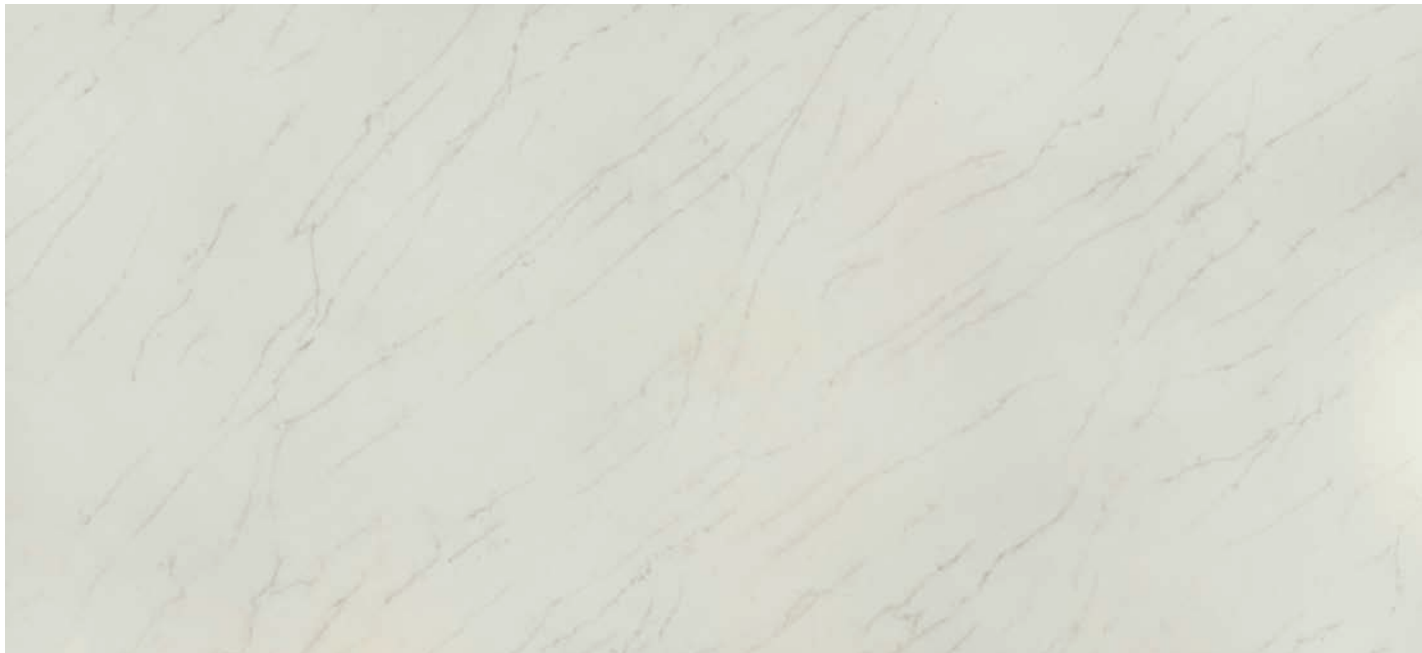

Full Slab View