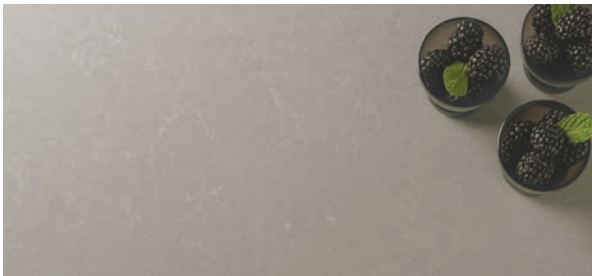

ENCHANTED ROCK Q4041

Full Slab View

QUARTZ

Found in the Rocky Mountain National Park in Colorado, the Trail Ridge Road climbs up to a 12,000 ft. elevation. Along the way, awe-inspiring color and texture found in the terrain takes one to new heights. Trail Ridge, with its two-toned grey background and light short veins throughout is a quartz design that is the perfect starting point on your interior journey.