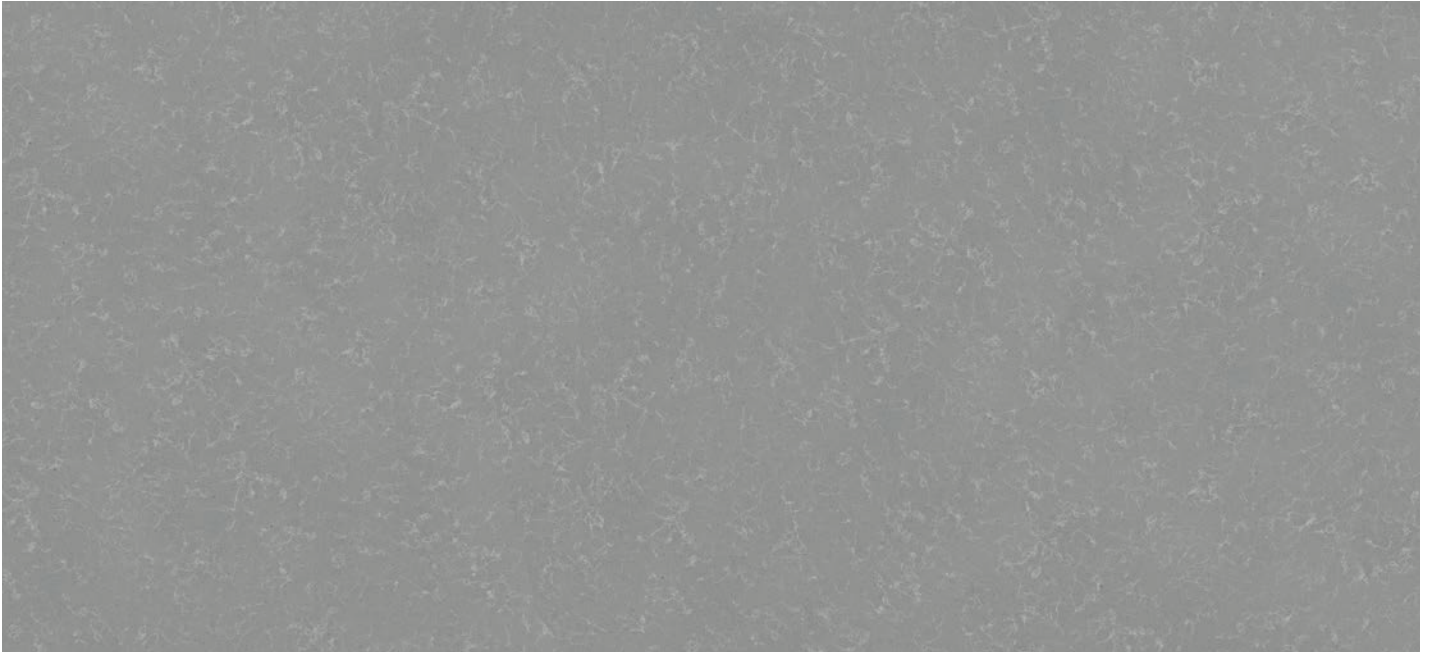

Full Slab View