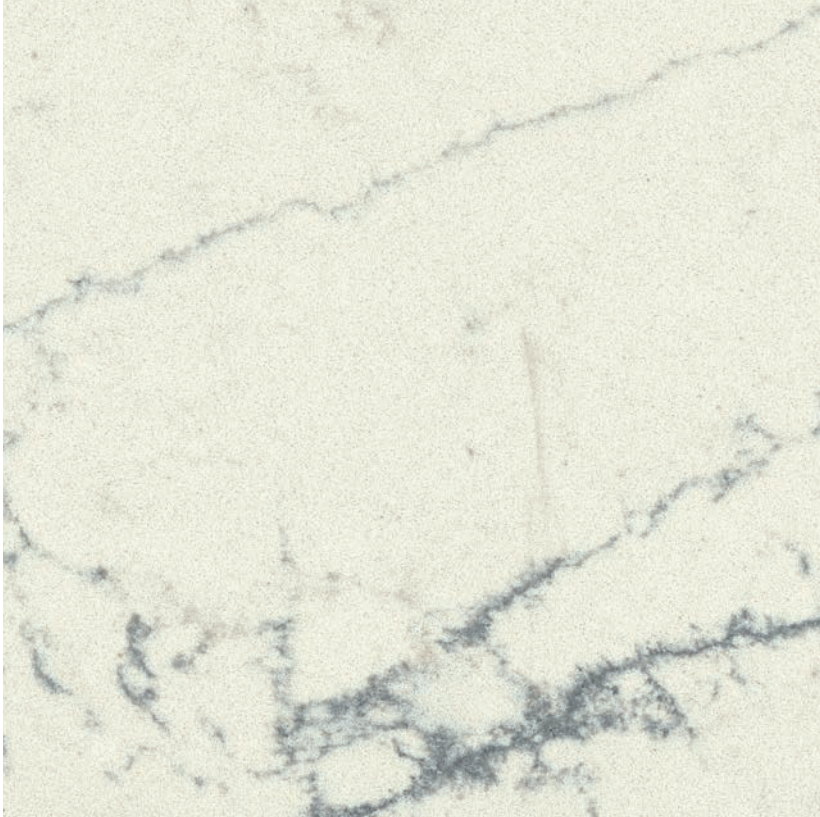

Wilsonart®

QUARTZ

With its cool white background and thin, long, grey-blue veining, River Glen recalls imagery of a narrow valley that is traversed by delicate, natural water features. This quartz design will add a crisp, dramatic sense of movement to your interior.

RIVER GLEN
Q4053