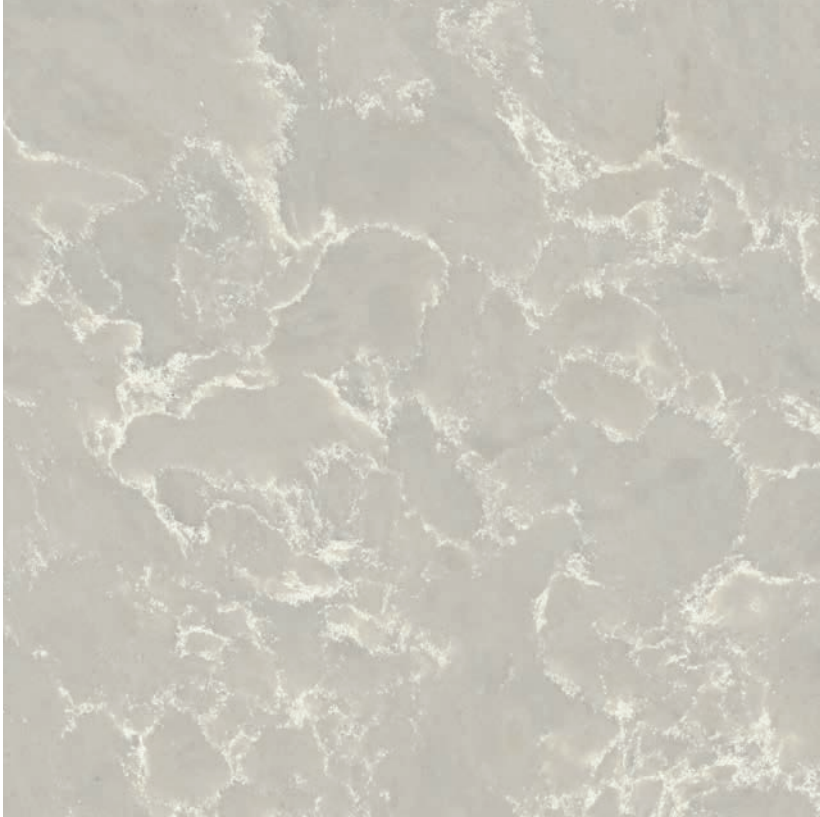

QUARTZ

Nature's neutrals can be found in so many amazing places. A trip to Hamoa Beach in Maui can inform your interior choices and offer a playful platform for personalization. Hamoa is a quartz countertop design with a warm grey background and swirling white veins throughout, calling to mind a sunny day on the island beach.

HAMOA
Q4045