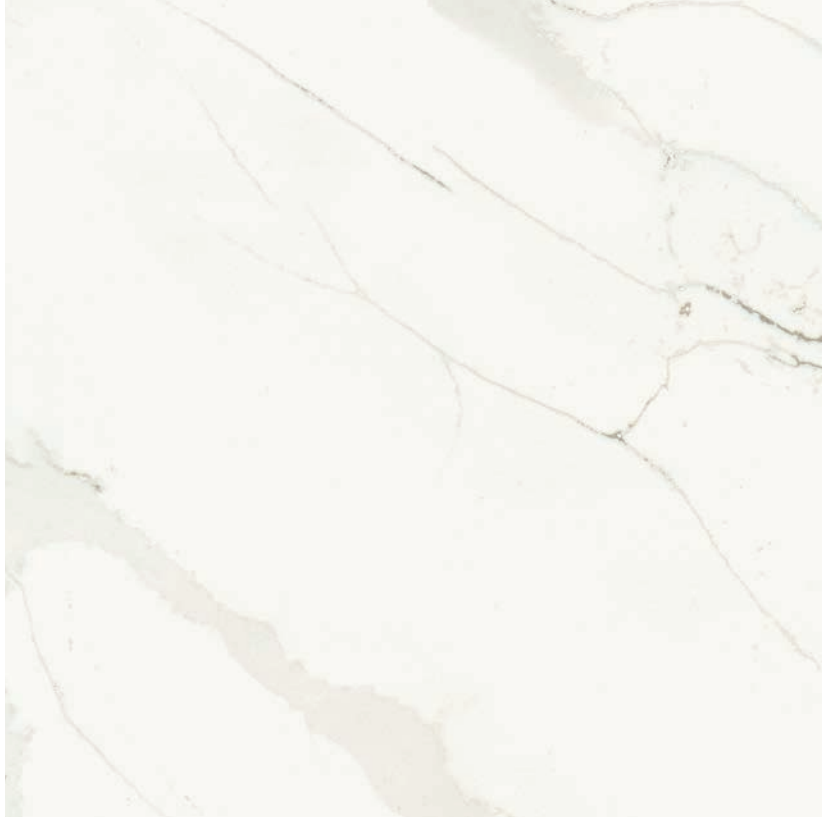

QUARTZ

The rural hillside village of Aquilea resides in the Tuscany region of Italy and is surrounded by spectacular countryside views of the Valdottavo valley and Apennine peaks. This idyllic locale is a peaceful retreat that has been beautifully preserved. This quartz design captures this setting's serene character, with a foggy white background complemented by wide veins of cool grey that gently traverse the slab in a diagonal movement. These veins vary from wide to thin, and occasionally, fractured. Calacatta Aquilea will surely deliver an ambiance of luxurious beauty.

CALACATTA AQUILEA Q4056