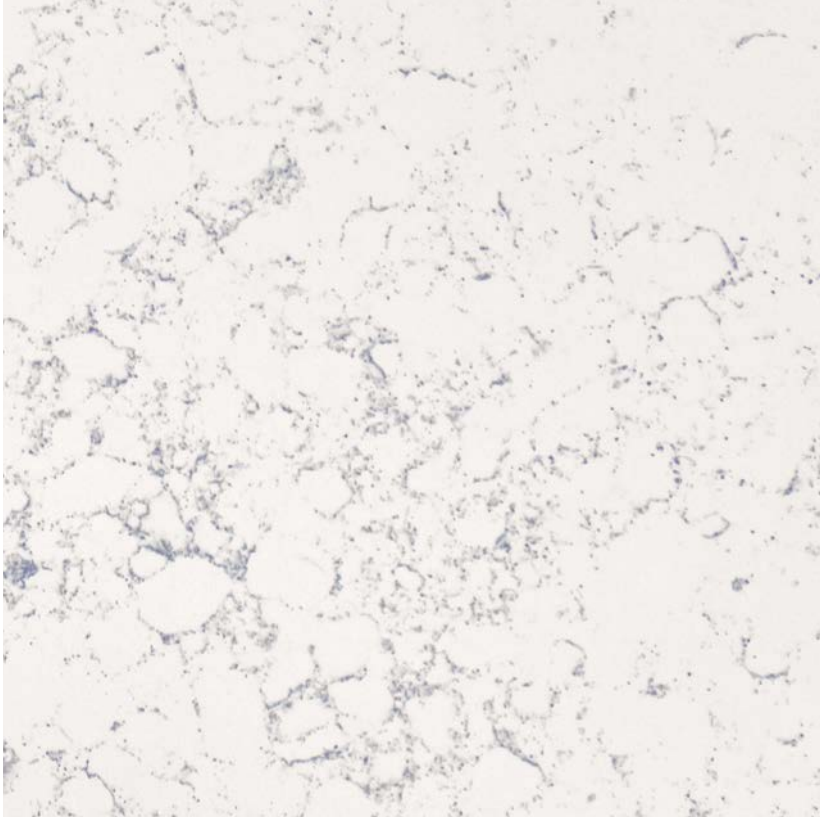

Wilsonart®

QUARTZ

Kastoria, Greece is situated on the mountainous banks of Lake Orestiada and extends along a promontory jutting into the lake, making for a dazzling spectacle. Our Kastoria quartz is inspired by this landscape, with its muses of wide, open veins that traverse the slab and stand in contrast to the bright white background. Occasional subtle veins of brown-grey add intrigue that allow this design to complement both warm and cool interior designs.

KASTORIA
Q4071