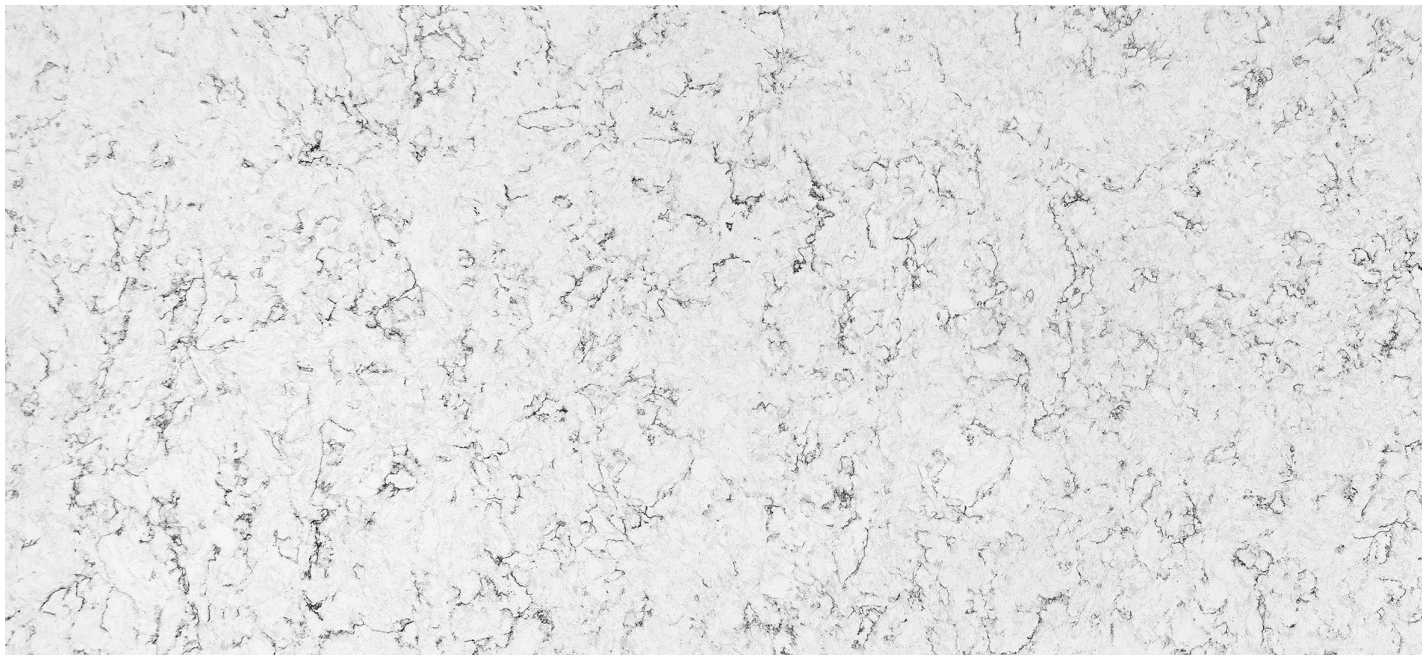

Full Slab View