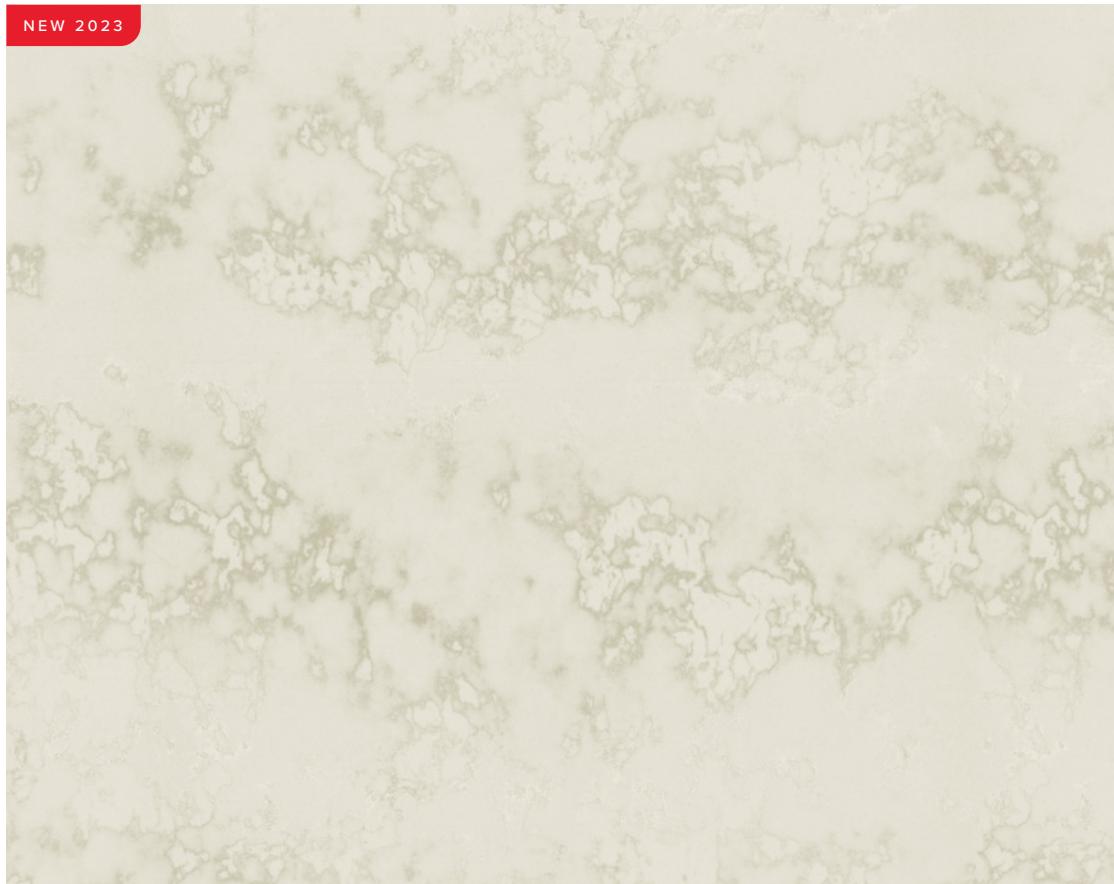

NEW 2023

TERRA NOVA
Q4069

NEW 2023